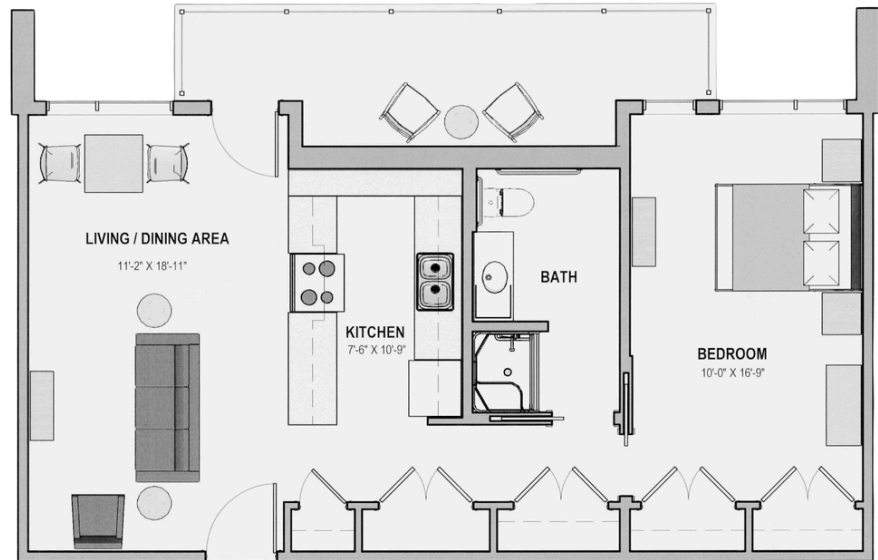

CROWN POINT

HEALTH CAMPUS

Assisted Living Apartment Floor Plans

The Arbor

Studio

415 Sq. Ft.

The Willow

One Bedroom

475 Sq. Ft.

CROWN POINT

HEALTH CAMPUS

Assisted Living Apartment Floor Plans

The Woodside

One Bedroom

580 Sq. Ft.

The Crown

Two Bedrooms

822 Sq. Ft.

6685 E 117th Ave | Crown Point, IN 46307 | crownpointhc.com