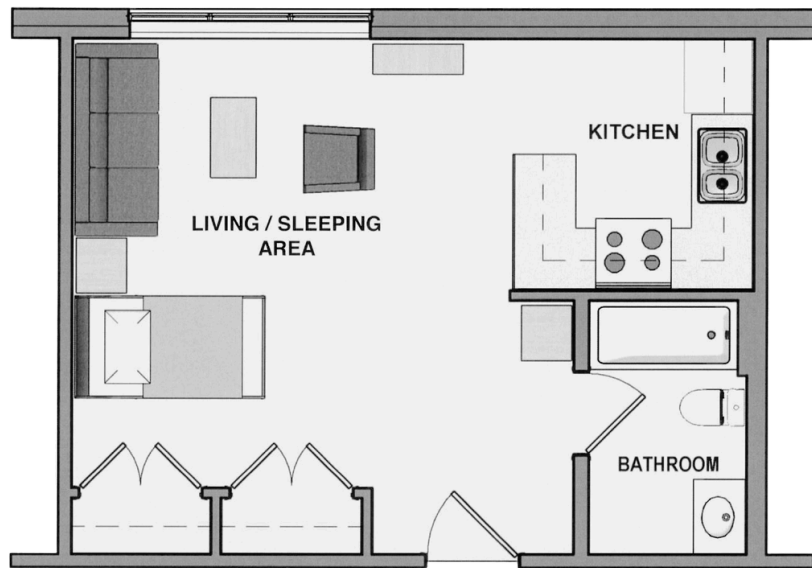

CROWN POINT

HEALTH CAMPUS

Assisted Living Apartment Floor Plans

The Arbor

Studio

415 Sq. Ft.

The Willow

One Bedroom

475 Sq. Ft.

CROWN POINT

HEALTH CAMPUS

Assisted Living Apartment Floor Plans

The Woodside

One Bedroom

580 Sq. Ft.

The Crown

Two Bedrooms

822 Sq. Ft.

6685 E 117th Ave | Crown Point, IN 46307 | crownpointhc.com