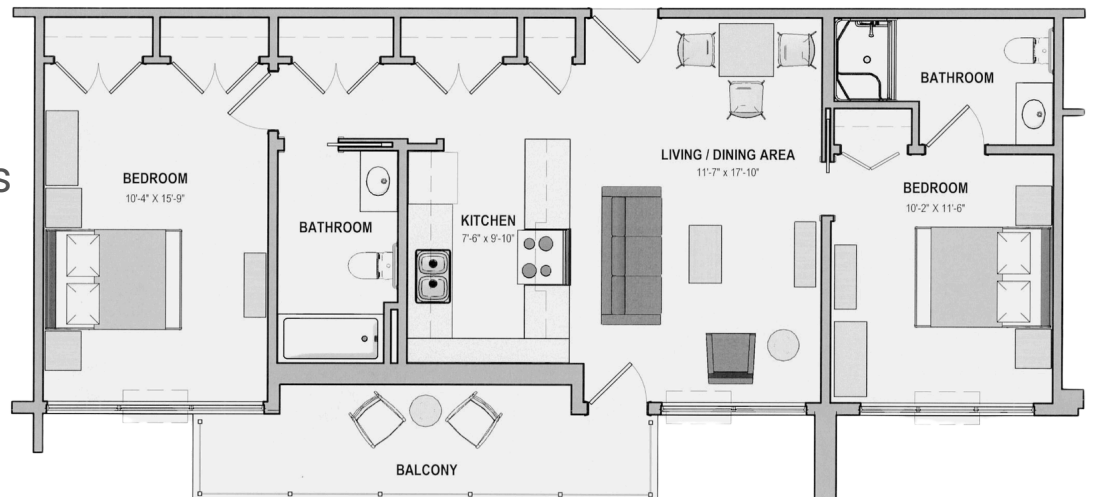

CROWN POINT

HEALTH CAMPUS

Assisted Living Apartment Floor Plans

The Arbor

Studio

415 Sq. Ft.

The Willow

One Bedroom

475 Sq. Ft.

CROWN POINT

HEALTH CAMPUS

Assisted Living Apartment Floor Plans

The Woodside

One Bedroom

580 Sq. Ft.

The Crown

Two Bedrooms

822 Sq. Ft.

6685 E 117th Ave | Crown Point, IN 46307 | crownpointhc.com