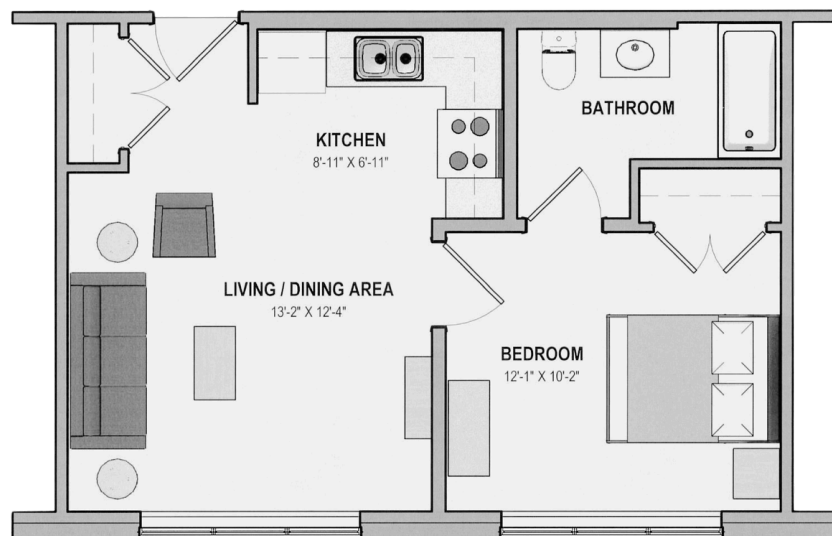

CROWN POINT

HEALTH CAMPUS

Assisted Living Apartment Floor Plans

The Arbor

Studio

415 Sq. Ft.

The Willow

One Bedroom

475 Sq. Ft.

CROWN POINT

HEALTH CAMPUS

Assisted Living Apartment Floor Plans

The Woodside

One Bedroom

580 Sq. Ft.

The Crown

Two Bedrooms

822 Sq. Ft.

6685 E 117th Ave | Crown Point, IN 46307 | crownpointhc.com